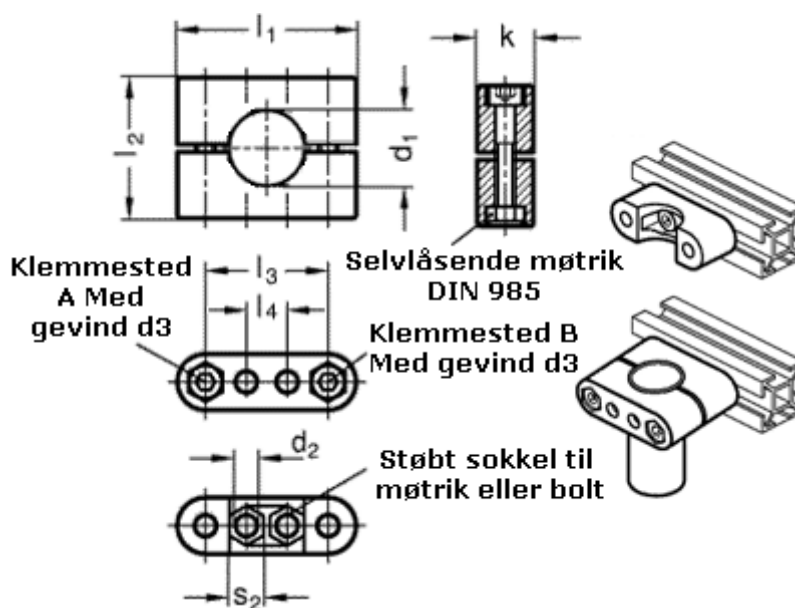

Article number: 20231B252SW

Description: E+G
Tube supports GN231-B25-22-SW

Measures

$d_1 = 25$

$s_2 = 13$

$d_2 = 8.5$

$d_3 = M 8$

$k = 22$

$l_1 = 70$

$l_2 = 55$

$l_3 = 48$

$l_4 = 16$